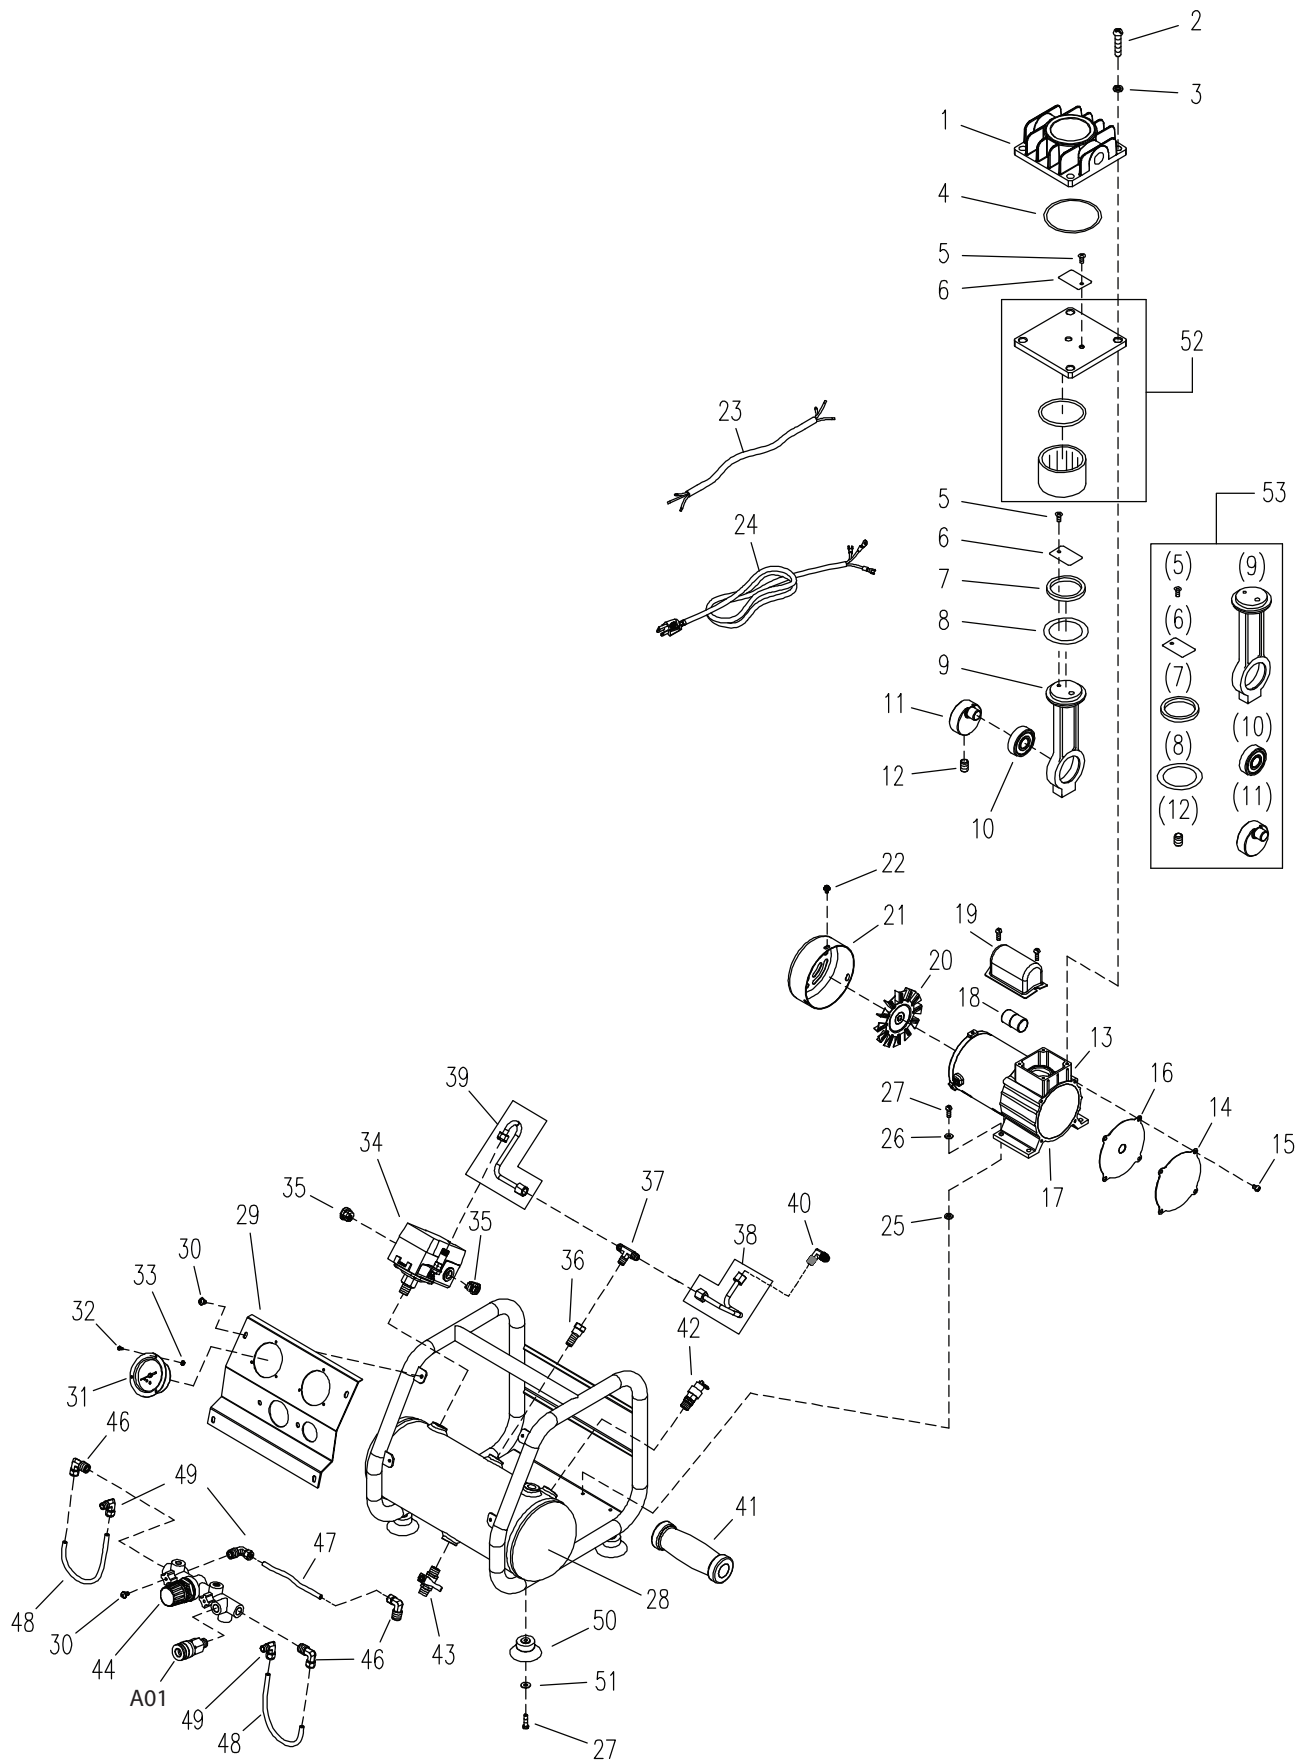

1HP PEAK COMPRESSOR

Item No	Type	Part No	Description	Qty	Unit
1		101017	CYLINDER HEAD	1	PC.
2		353015	BOLT/CLYLINDER HEAD	4	PC.
3		382002	SPRING WASHER	4	PC.
4		333011	O RING	1	PC.
5		353148	ROUND-HEAD BOLT	2	PC.
6		115004	IN & OUTLET VALVE PLATE	2	PC.
7		218001	RING PRESS PLATE	1	PC.
8		208003	PISTON RING PLATE	1	PC.
9		316009	PISTON ROD	1	PC.
10		315017	BEARING	1	PC.
11		302024	CRANKSHAFT	1	PC.
12		356005	IN SIX ANGLE BOLT	1	PC.
13		301023	CRANKCASE	1	PC.
14		304019	CRANKCASE FRONT COVER	1	PC.
15		353021	ROUND-HEAD BOLT	4	PC.
16		215104	FRONT COVER PACKING	1	PC.
17		519091	ELECTRIC MOTOR	1	PC.
18		462020	RUN CAPACITOR	1	PC.
19		455020	CAPACITOR COVER	1	PC.
20		431014	RADIATION FAN WITH SCREW	1	PC.
21		432013	MOTOR COVER	1	PC.
22		354006	FLANGE CROSS BOLT	3	PC.
23		453092	CABLE WIRE	1	PC.
24		452011	POWER CORD	1	PC.
25		384003	PLASTIC WASHER	4	PC.
26		382003	SPRING WASHER	4	PC.
27		353024	ROUND-HEAD BOLT	8	PC.
28		401184	AIR TANK	1	PC.
29		488048	CONTROL PANEL	1	PC.
30		365003	ROUND HEAD BOLT	6	PC.
31		411029	PRESSURE GAUGE	2	PC.
32		353001	PRESSURE GAUGE BOLT	6	PC.
33		371001	HEXAGON NUT	6	PC.
34		412006	PRESSURE SWITCH	1	PC.
35		457005	STAIN RELIEF CLIP	2	PC.
36		409017	CHECK VALVE	1	PC.
37		152101	UNLOADING ELBOW	1	PC.
38		228038	UNLOADING TUBE ASSEMBLY (1/4")	1	PC.
	INC.	373001	TUBE NUT	2	PC.
39		228044	UNLOADING TUBE ASSEMBLY (1/4")	1	PC.
	INC.	373001	TUBE NUT	1	PC.
40		151002	UNLOADING ELBOW	1	PC.
41		435001	RUBBER HANDLE	1	PC.
42		407009	SAFETY VALVE	1	PC.
43		413008	DRAIN COCK	1	PC.
44		410001	REGULATOR	1	PC.
46		151009	UNLOADING ELBOW	3	PC.
47		240024	UNLOADING TUBE	1	PC.
48		240044	UNLOADING TUBE	2	PC.
49		151001	UNLOADING ELBOW	3	PC.
50		434002	TANK FOOT ASSEMBLY	4	PC.
	INC.		Item No. 27 (1PC) & 51 (1PC)		
51		381021	PLASTIC WASHER	4	PC.